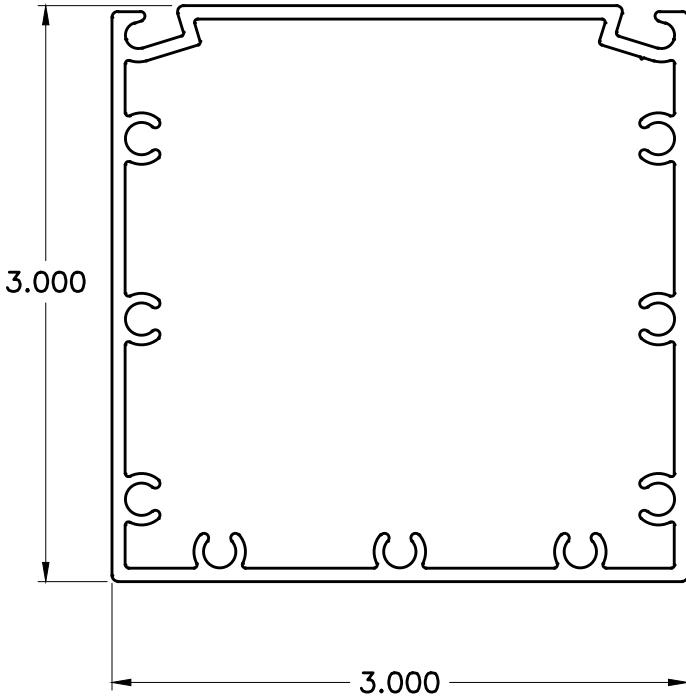

8794

3 x 3 PATIO

WT/FT: 1.241

9119

2 x 4 x .050 PATIO

WT/FT: .821

2119

1" X 2" PATIO OPEN BACK

WT/FT: .262

8316

1 x 2 x .036" PATIO
OPEN BACK

WT/FT: .236

8443

1 X 3 OPEN BACK

WT/FT: .346

8789

1 X 2 X .044W
FEMALE SNAP

WT/FT: .284