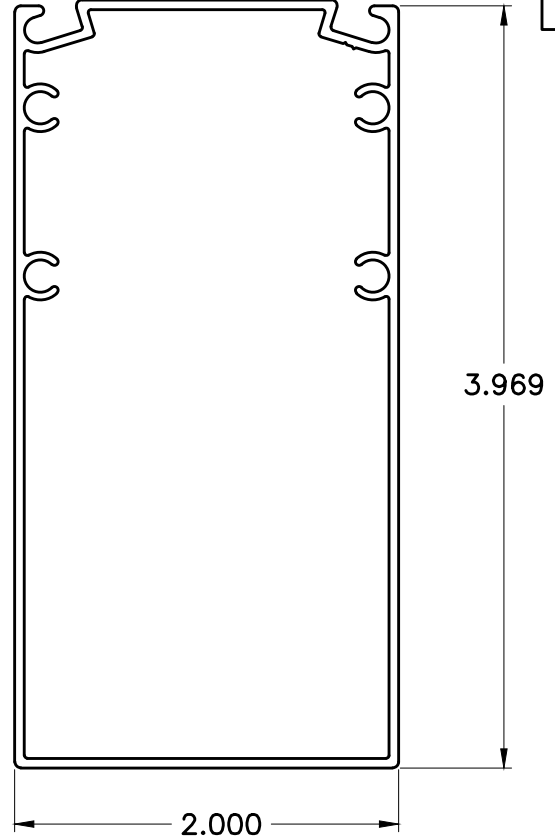

8794

3 x 3 PATIO

WT/FT: 1.241

9119

2 x 4 x .050 PATIO

WT/FT: .821

2119

1" X 2" PATIO OPEN BACK

WT/FT: .262

8316

1 x 2 x .036" PATIO
OPEN BACK

WT/FT: .236

8443

1 X 3 OPEN BACK

WT/FT: .346

8789

1 X 2 X .044W
FEMALE SNAP

WT/FT: .284