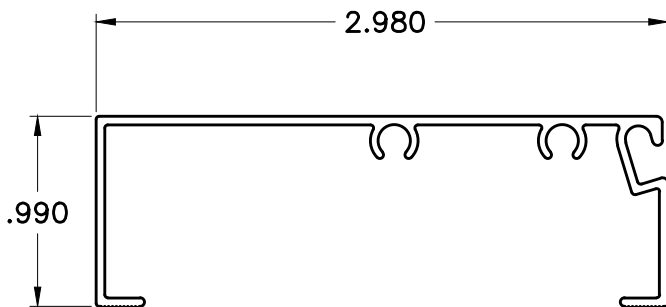

WT/FT: .262

8316

1 x 2 x .036" PATIO
OPEN BACK

WT/FT: .236

8443

1 X 3 OPEN BACK

WT/FT: .346

8789

1 X 2 X .044W
FEMALE SNAP

WT/FT: .284