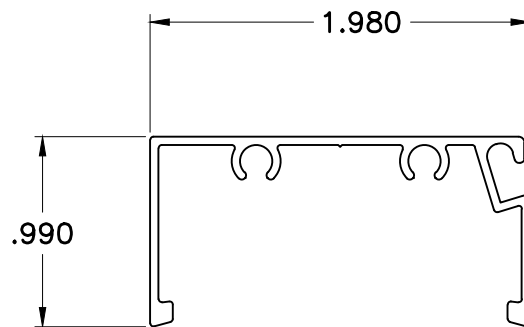

WT/FT: .262

8316

1 x 2 x .036" PATIO
OPEN BACK

WT/FT: .236

8443

1 X 3 OPEN BACK

WT/FT: .346

8789

1 X 2 X .044W
FEMALE SNAP

WT/FT: .284