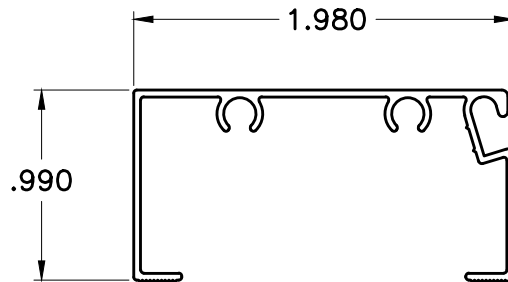

8794

3 x 3 PATIO

WT/FT: 1.241

9119

2 x 4 x .050 PATIO

WT/FT: .821

2119

1" X 2" PATIO OPEN BACK

WT/FT: .262

8316

1 x 2 x .036" PATIO
OPEN BACK

WT/FT: .236

8443

1 X 3 OPEN BACK

WT/FT: .346

8789

1 X 2 X .044W
FEMALE SNAP

WT/FT: .284