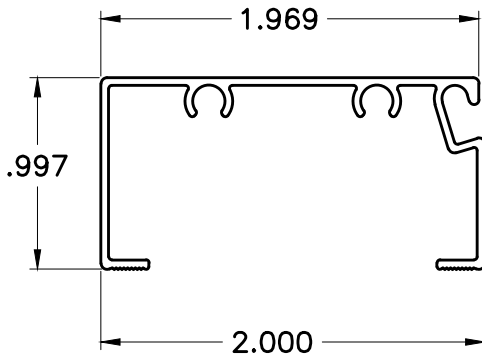

8794

3 x 3 PATIO

WT/FT: 1.241

9119

2 x 4 x .050 PATIO

WT/FT: .821

2119

1" X 2" PATIO OPEN BACK

WT/FT: .262

8316

1 x 2 x .036" PATIO
OPEN BACK

WT/FT: .236

8443

1 X 3 OPEN BACK

WT/FT: .346

8789

1 X 2 X .044W
FEMALE SNAP

WT/FT: .284