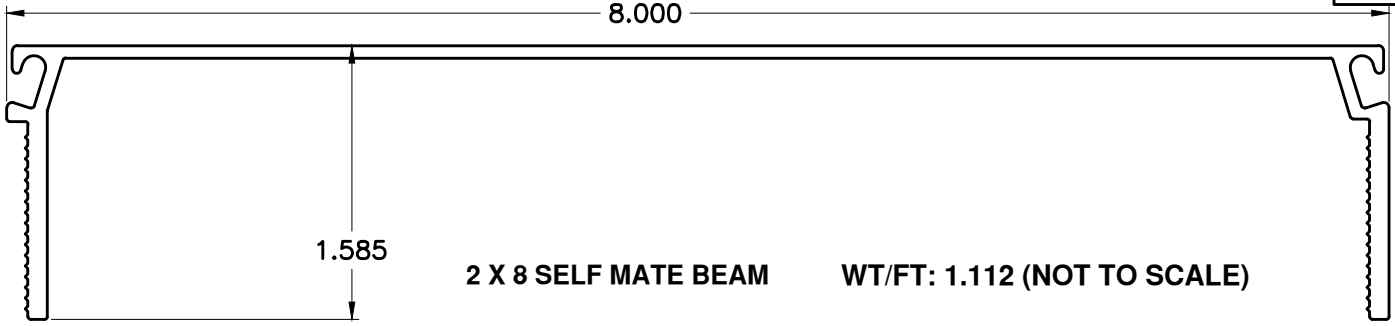

ALUMINUM PRODUCTS LLC  
(407) 323-3300, FX (407) 322-3507  
www.benada.com

STANDARD PATIO SHAPES

PS3

9118

9117

9123

8454