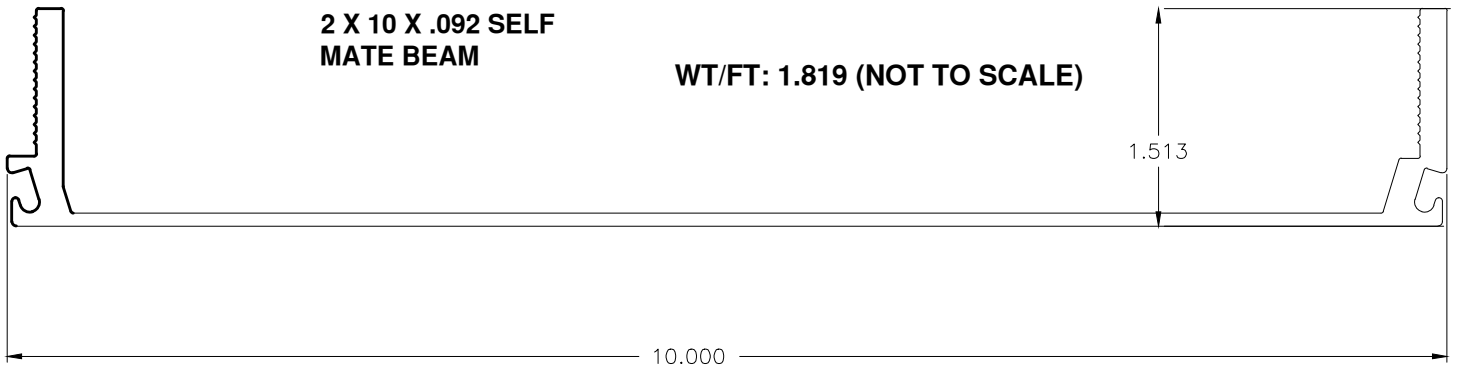

ALUMINUM PRODUCTS LLC  
(407) 323-3300, FX (407) 322-3507  
www.benada.com

STANDARD PATIO SHAPES

PS3

9118

9117

9123

8454