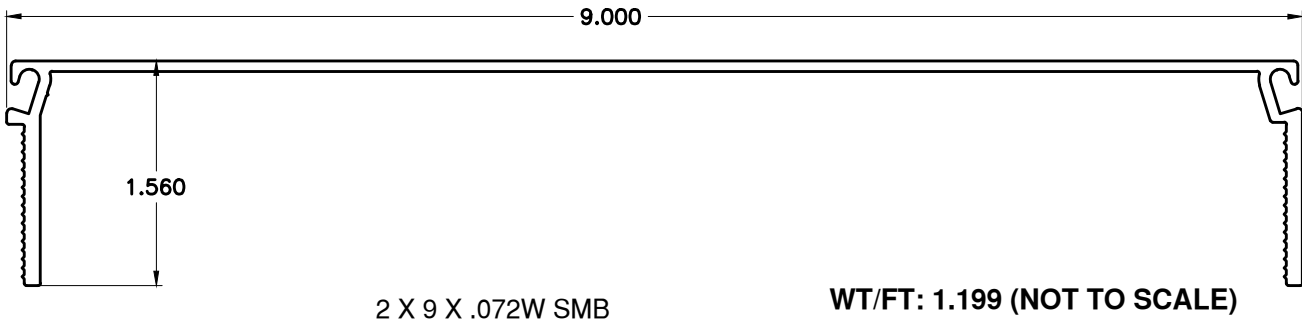

ALUMINUM PRODUCTS LLC  
(407) 323-3300, FX (407) 322-3507  
www.benada.com

STANDARD PATIO SHAPES

PS3

9118

9117

9123

8454