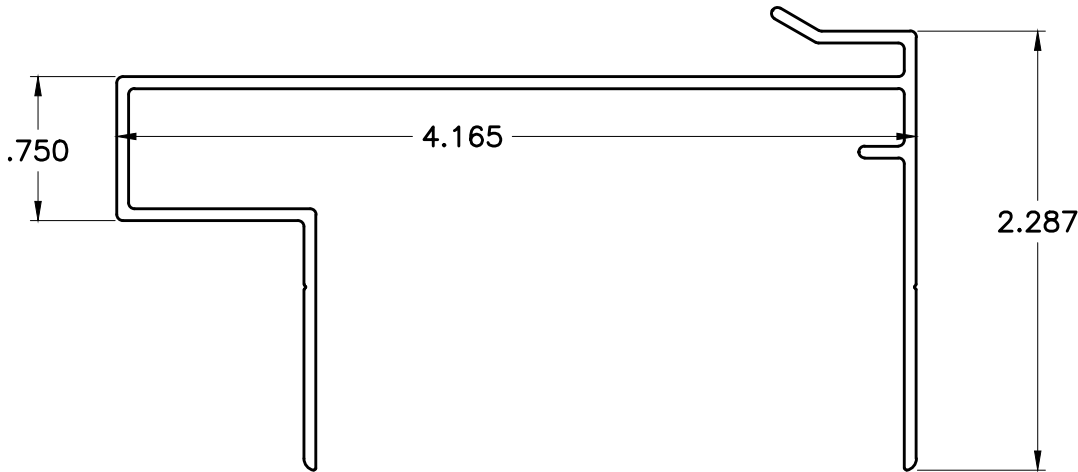

ALUMINUM PRODUCTS LLC
 (407) 323-3300, FX (407) 322-3507
 www.benada.com

STANDARD PATIO SHAPES

PS5

8330

WT/FT: .414

8795

WT/FT: .348

9126

WT/FT: .445

9044

WT/FT: .766

8379

WT/FT: .490