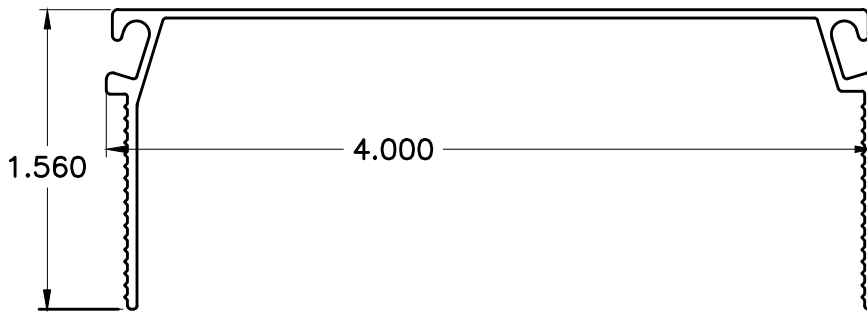

ALUMINUM PRODUCTS LLC
 (407) 323-3300, FX (407) 322-3507
 www.benada.com

STANDARD PATIO SHAPES

PS5

8330

WT/FT: .414

8795

WT/FT: .348

9126

WT/FT: .445

9044

WT/FT: .766

8379

WT/FT: .490