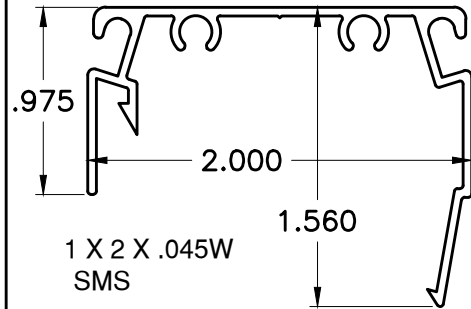

ALUMINUM PRODUCTS LLC
 (407) 323-3300, FX (407) 322-3507
 www.benada.com

STANDARD PATIO SHAPES

PS5

8330

WT/FT: .414

8795

WT/FT: .348

9126

WT/FT: .445

9044

WT/FT: .766

8379

WT/FT: .490