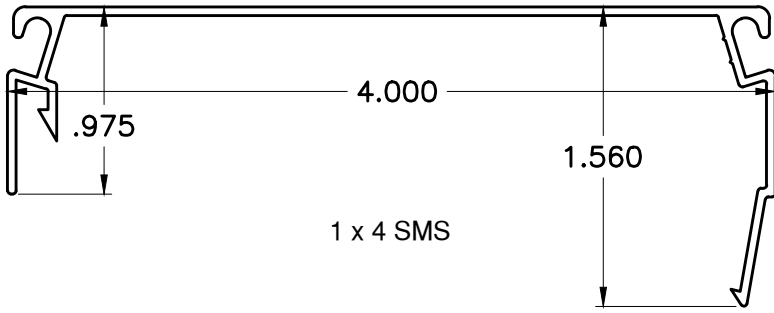

ALUMINUM PRODUCTS LLC
 (407) 323-3300, FX (407) 322-3507
 www.benada.com

STANDARD PATIO SHAPES

PS5

8330

WT/FT: .414

8795

WT/FT: .348

9126

WT/FT: .445

9044

WT/FT: .766

8379

WT/FT: .490