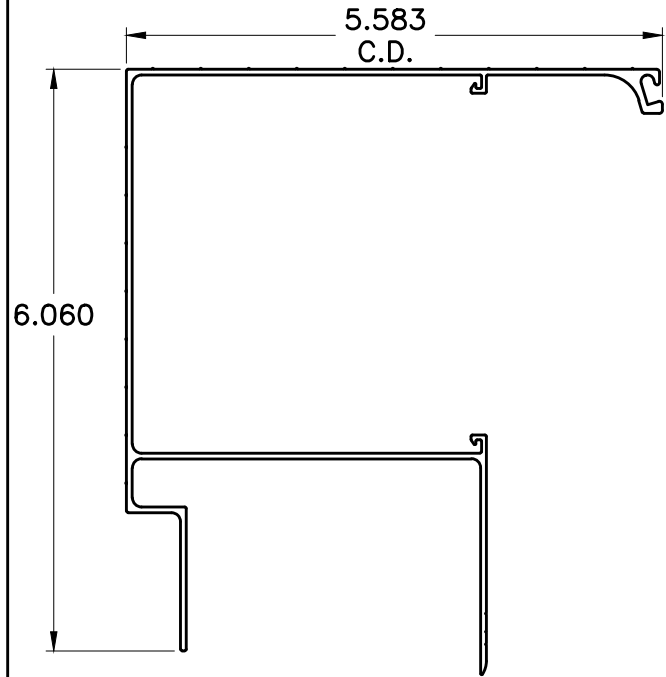

ALUMINUM PRODUCTS LLC  
 (407) 323-3300, FX (407) 322-3507  
 www.benada.com

STANDARD PATIO SHAPES

PS6

8357

5" SUPER GUTTER

WT/FT: 1.280 (NOT TO SCALE)

8898

3" PANEL RECEIVING GUTTER

WT/FT: 1.438 (NOT TO SCALE)

6184

7 X 5 X .100W SUPER GUTTER

WT/FT: 2.050 (NOT TO SCALE)

8612

3" RECIEVER GUTTER

WT/FT: 1.182 (NOT TO SCALE)