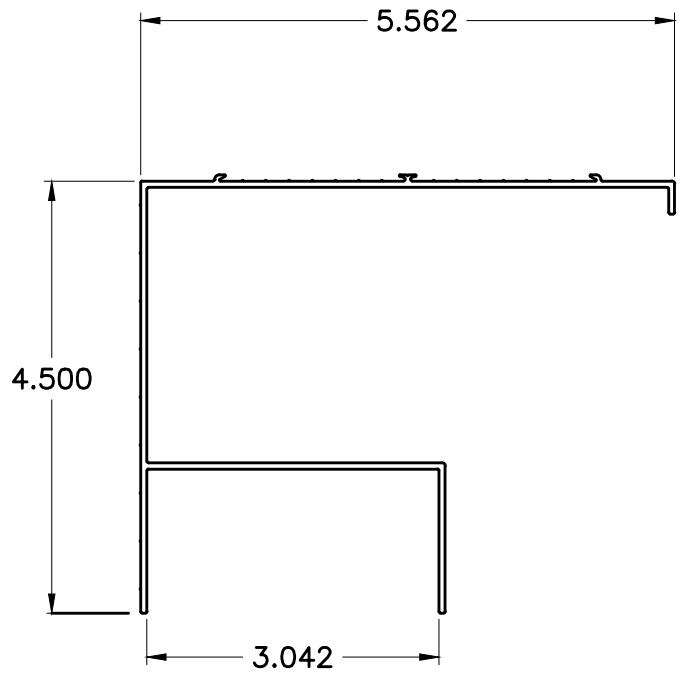

WT/FT: 1.438 (NOT TO SCALE)

6184

7 X 5 X .100W SUPER GUTTER

WT/FT: 2.050 (NOT TO SCALE)

8612

3" RECIEVER GUTTER

WT/FT: 1.182 (NOT TO SCALE)