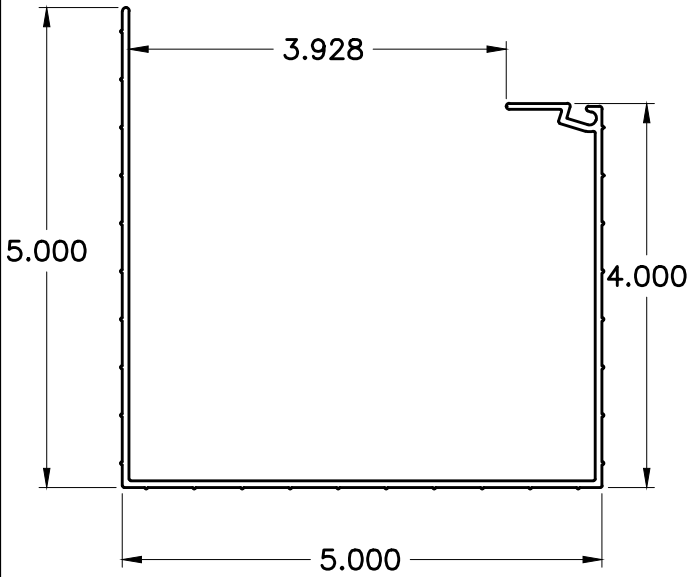

ALUMINUM PRODUCTS LLC  
 (407) 323-3300, FX (407) 322-3507  
 www.benada.com

STANDARD PATIO SHAPES

PS6

8357

5" SUPER GUTTER

WT/FT: 1.280 (NOT TO SCALE)

8898

3" PANEL RECEIVING GUTTER

WT/FT: 1.438 (NOT TO SCALE)

6184

7 X 5 X .100W SUPER GUTTER

WT/FT: 2.050 (NOT TO SCALE)

8612

3" RECIEVER GUTTER

WT/FT: 1.182 (NOT TO SCALE)