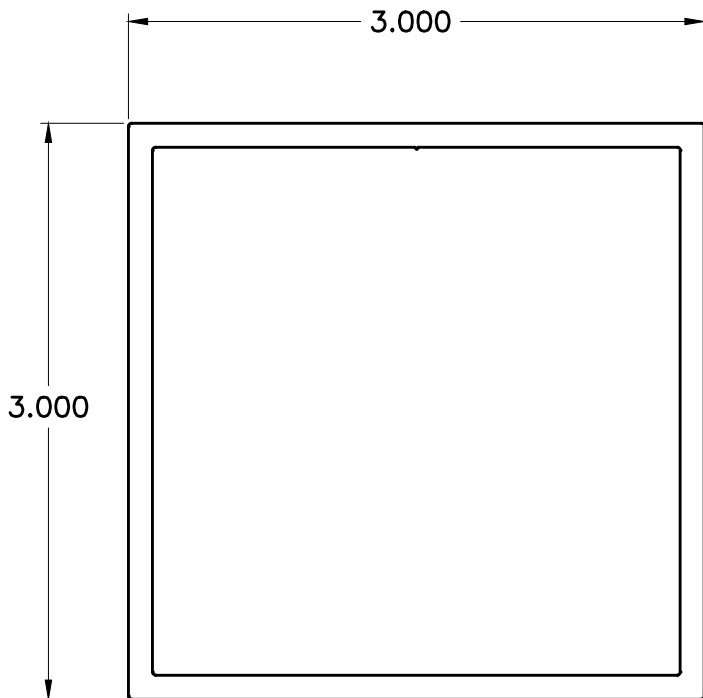

ALUMINUM PRODUCTS LLC
 (407) 323-3300, FX (407) 322-3507
 www.benada.com

STANDARD PATIO SHAPES

PS7

1662

8006

3" HEADER

WT/FT: .506

1 X 1 X .062W
 ANGLE

WT/FT: .144

8004

1.726

8005

3 X 3 X .125W SQ
 TUBE

WT/FT: 1.726

2" SQ TUBE

WT/FT: .851