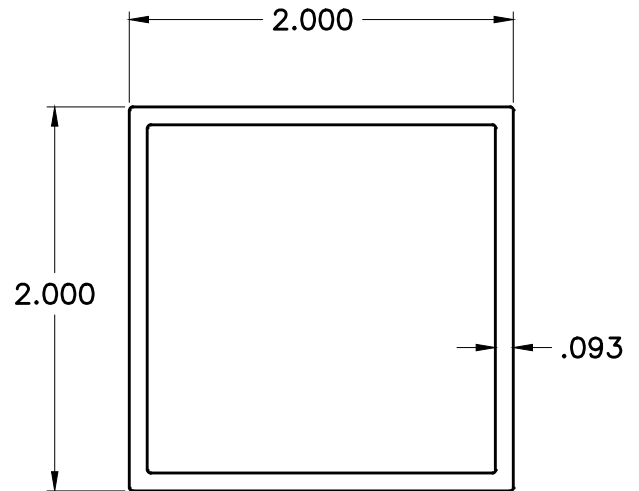

WT/FT: .144

8004

1.726

8005

3 X 3 X .125W SQ
 TUBE

WT/FT: 1.726

2" SQ TUBE

WT/FT: .851