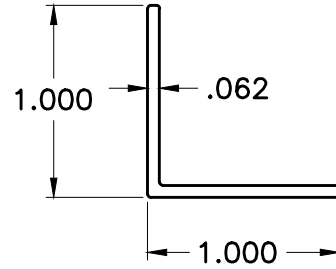

ALUMINUM PRODUCTS LLC
 (407) 323-3300, FX (407) 322-3507
 www.benada.com

STANDARD PATIO SHAPES

PS7

1662

8006

3" HEADER

WT/FT: .506

1 X 1 X .062W
 ANGLE

WT/FT: .144

8004

1.726

8005

3 X 3 X .125W SQ
 TUBE

WT/FT: 1.726

2" SQ TUBE

WT/FT: .851