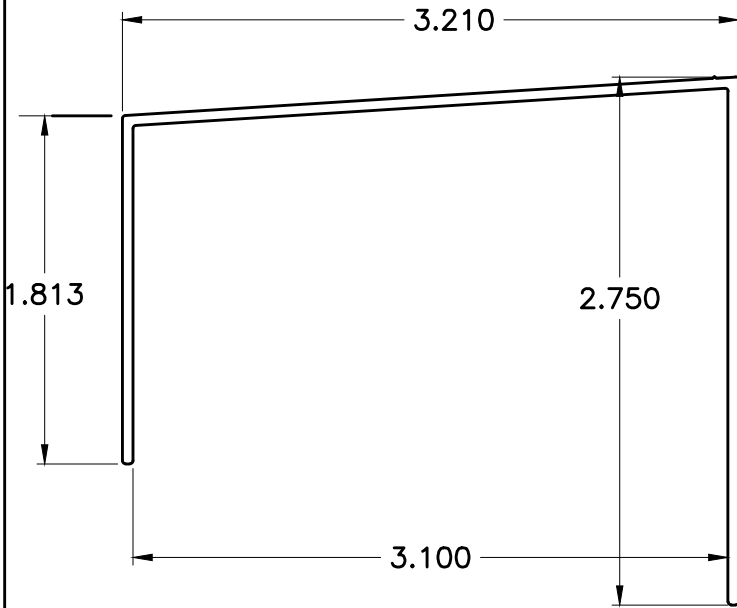

ALUMINUM PRODUCTS LLC
 (407) 323-3300, FX (407) 322-3507
 www.benada.com

STANDARD PATIO SHAPES

PS7

1662

8006

3" HEADER

WT/FT: .506

1 X 1 X .062W
 ANGLE

WT/FT: .144

8004

1.726

8005

3 X 3 X .125W SQ
 TUBE

WT/FT: 1.726

2" SQ TUBE

WT/FT: .851