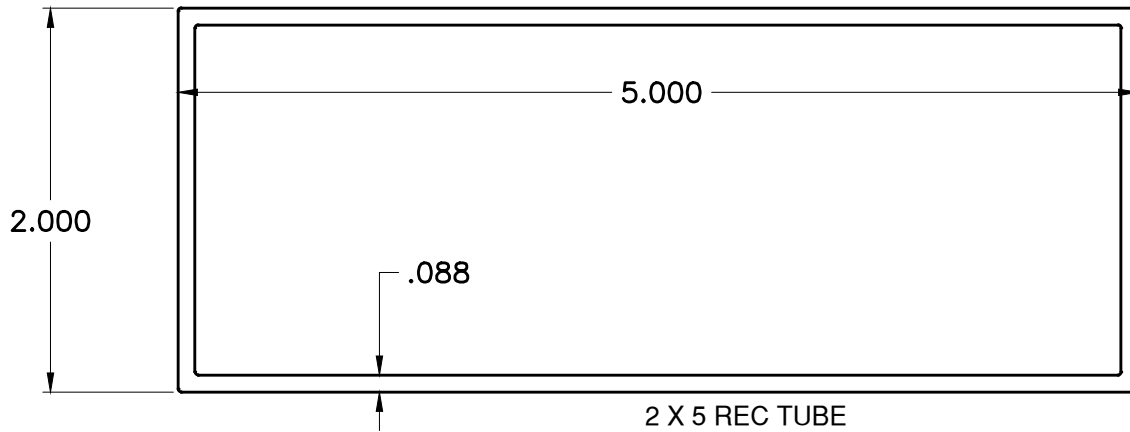

ALUMINUM PRODUCTS LLC
(407) 323-3300, FX (407) 322-3507
www.benada.com

STANDARD PATIO SHAPES

PS8

8400

WT/FT: 1.441

8326

WT/FT: .708

6416

WT/FT: 2.057