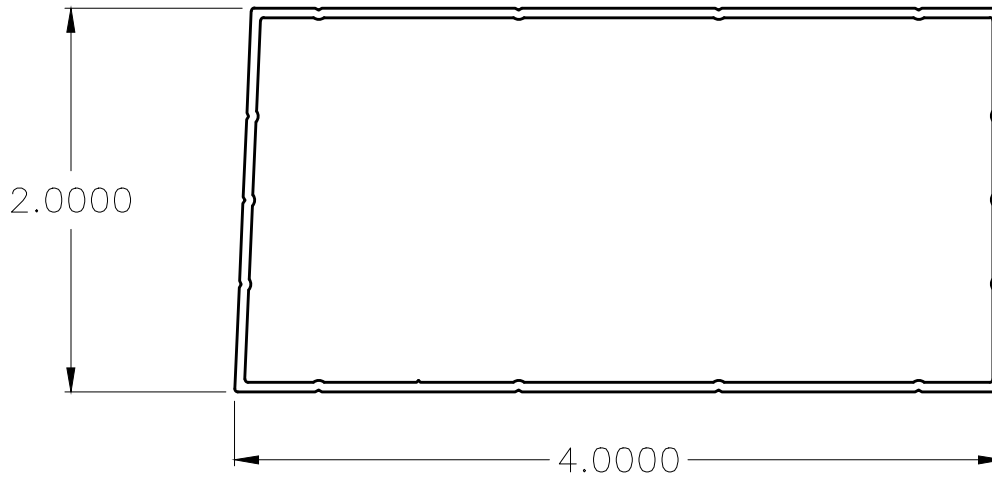

ALUMINUM PRODUCTS LLC
(407) 323-3300, FX (407) 322-3507
www.benada.com

STANDARD PATIO SHAPES

PS8

8400

WT/FT: 1.441

8326

WT/FT: .708

6416

WT/FT: 2.057