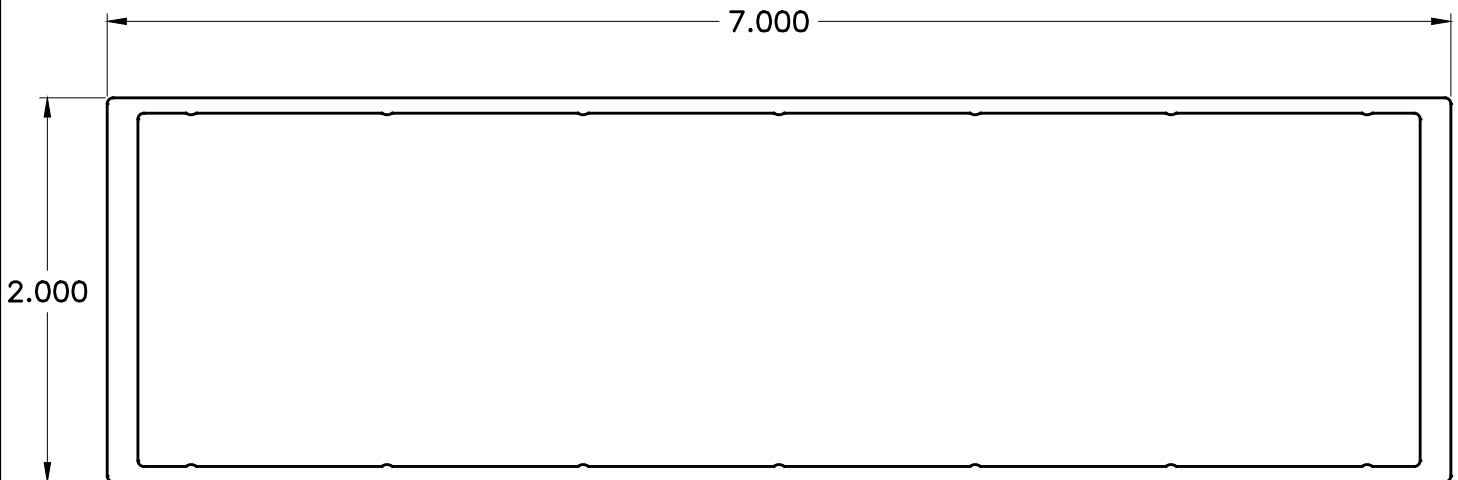

ALUMINUM PRODUCTS LLC
(407) 323-3300, FX (407) 322-3507
www.benada.com

STANDARD PATIO SHAPES

PS8

8400

WT/FT: 1.441

8326

WT/FT: .708

6416

WT/FT: 2.057