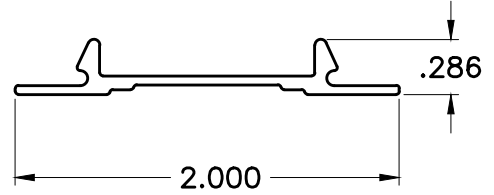

8516

8520

2 X .28 X .047 SNAP PLATE

WT/FT: .174

8518

1.964 X 1.482 TOP CAP

WT/FT: .390

5495

3/4 SQUARE PICKET

WT/FT: .147

8519

2.468 X 1.219 TOP CAP

WT/FT: .324

8453

1" SQ X .036W 2 SB
 PATIO

WT/FT: .203