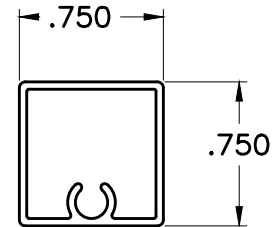

8516

8520

2 X .28 X .047 SNAP PLATE

WT/FT: .174

8518

1.964 X 1.482 TOP CAP

WT/FT: .390

5495

3/4 SQUARE PICKET

WT/FT: .147

8519

2.468 X 1.219 TOP CAP

WT/FT: .324

8453

1" SQ X .036W 2 SB
 PATIO

WT/FT: .203