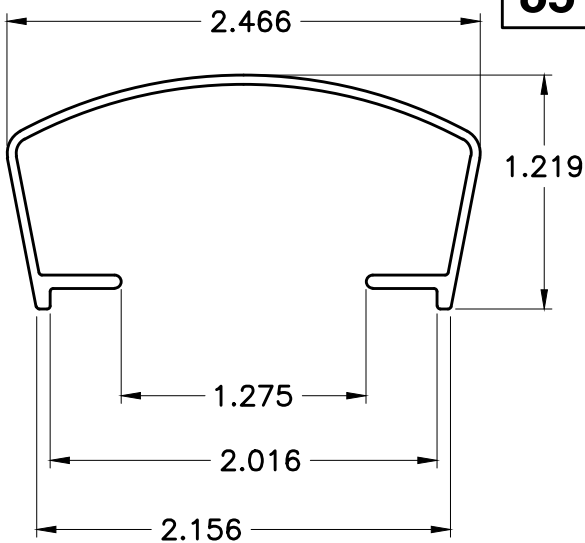

8516

8520

2 X .28 X .047 SNAP PLATE

WT/FT: .174

8518

1.964 X 1.482 TOP CAP

WT/FT: .390

5495

3/4 SQUARE PICKET

WT/FT: .147

8519

2.468 X 1.219 TOP CAP

WT/FT: .324

8453

1" SQ X .036W 2 SB
 PATIO

WT/FT: .203