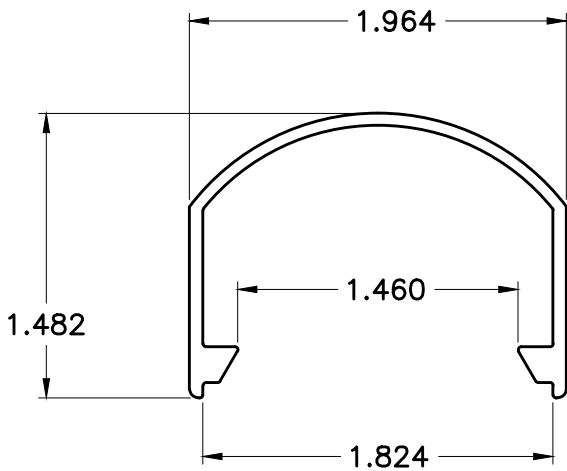

8516

8520

2 X .28 X .047 SNAP PLATE

WT/FT: .174

8518

1.964 X 1.482 TOP CAP

WT/FT: .390

5495

3/4 SQUARE PICKET

WT/FT: .147

8519

2.468 X 1.219 TOP CAP

WT/FT: .324

8453

1" SQ X .036W 2 SB
 PATIO

WT/FT: .203