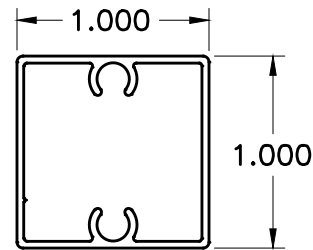

8516

8520

2 X .28 X .047 SNAP PLATE

WT/FT: .174

8518

1.964 X 1.482 TOP CAP

WT/FT: .390

5495

3/4 SQUARE PICKET

WT/FT: .147

8519

2.468 X 1.219 TOP CAP

WT/FT: .324

8453

1" SQ X .036W 2 SB
 PATIO

WT/FT: .203