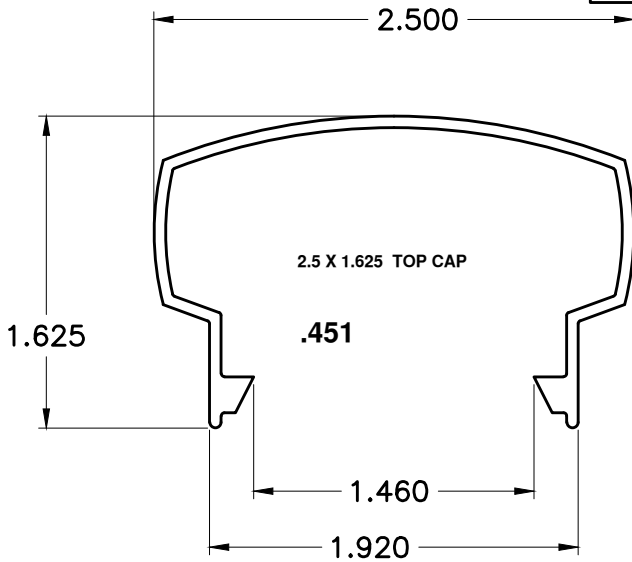

8516

8520

2 X .28 X .047 SNAP PLATE

WT/FT: .174

8518

1.964 X 1.482 TOP CAP

WT/FT: .390

5495

3/4 SQUARE PICKET

WT/FT: .147

8519

2.468 X 1.219 TOP CAP

WT/FT: .324

8453

1" SQ X .036W 2 SB
 PATIO

WT/FT: .203