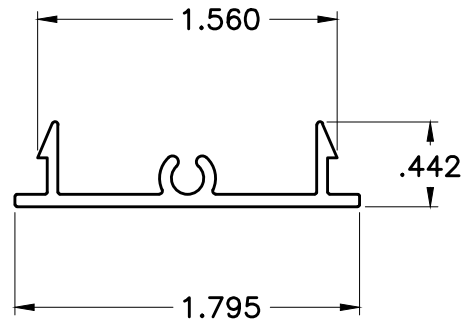

8375

SNAP PLATE

WT/FT: .270

8513

SNAP PLATE

WT/FT: .222

8376

1.5 X 1.375 SNAP POST

WT/FT: .544

8514

2 X 2 X .062W
 SNAP POST

WT/FT: .566

6190

2.0 X 2.0 X .060W
 POST

WT/FT: .559

8517

1.795 X 1.4 X .088W
 SNAP POST

WT/FT: .516