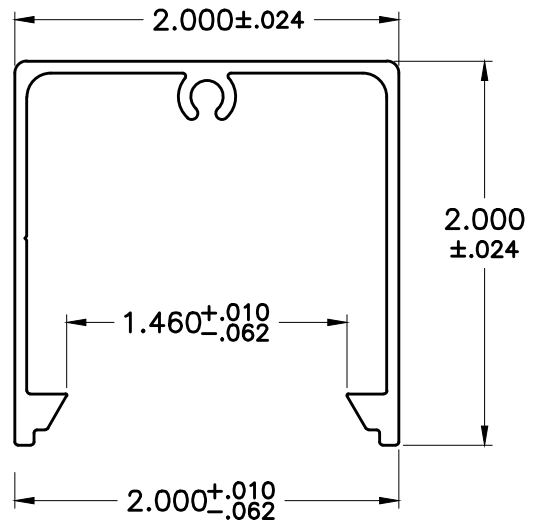

8375

SNAP PLATE

WT/FT: .270

8513

SNAP PLATE

WT/FT: .222

8376

1.5 X 1.375 SNAP POST

WT/FT: .544

8514

2 X 2 X .062W
 SNAP POST

WT/FT: .566

6190

2.0 X 2.0 X .060W
 POST

WT/FT: .559

8517

1.795 X 1.4 X .088W
 SNAP POST

WT/FT: .516