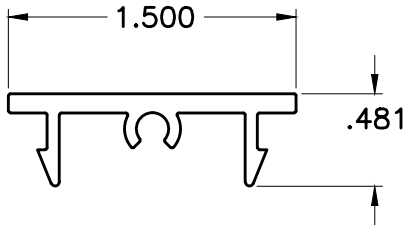

8375

SNAP PLATE

WT/FT: .270

8513

SNAP PLATE

WT/FT: .222

8376

1.5 X 1.375 SNAP POST

WT/FT: .544

8514

2 X 2 X .062W
 SNAP POST

WT/FT: .566

6190

2.0 X 2.0 X .060W
 POST

WT/FT: .559

8517

1.795 X 1.4 X .088W
 SNAP POST

WT/FT: .516