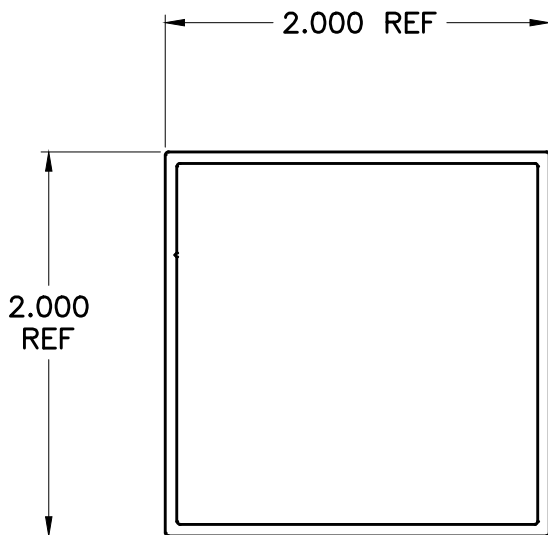

8375

SNAP PLATE

WT/FT: .270

8513

SNAP PLATE

WT/FT: .222

8376

1.5 X 1.375 SNAP POST

WT/FT: .544

8514

2 X 2 X .062W
 SNAP POST

WT/FT: .566

6190

2.0 X 2.0 X .060W
 POST

WT/FT: .559

8517

1.795 X 1.4 X .088W
 SNAP POST

WT/FT: .516