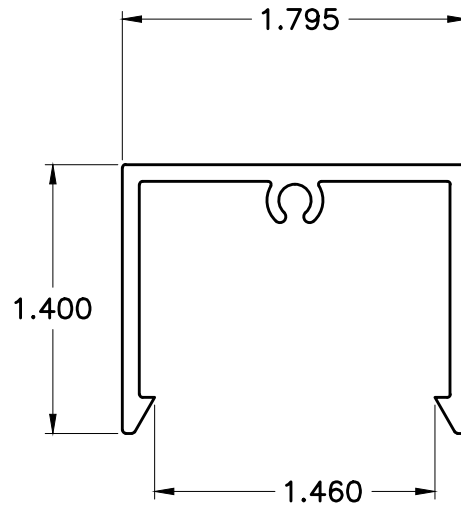

8375

SNAP PLATE

WT/FT: .270

8513

SNAP PLATE

WT/FT: .222

8376

1.5 X 1.375 SNAP POST

WT/FT: .544

8514

2 X 2 X .062W
 SNAP POST

WT/FT: .566

6190

2.0 X 2.0 X .060W
 POST

WT/FT: .559

8517

1.795 X 1.4 X .088W
 SNAP POST

WT/FT: .516