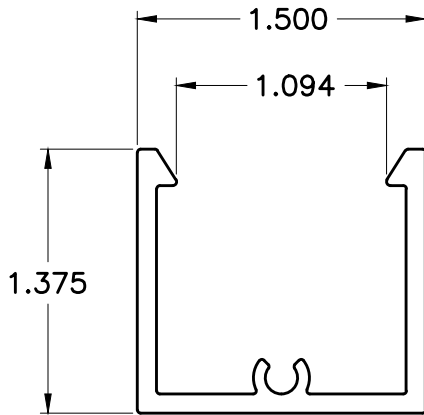

8375

SNAP PLATE

WT/FT: .270

8513

SNAP PLATE

WT/FT: .222

8376

1.5 X 1.375 SNAP POST

WT/FT: .544

8514

2 X 2 X .062W
 SNAP POST

WT/FT: .566

6190

2.0 X 2.0 X .060W
 POST

WT/FT: .559

8517

1.795 X 1.4 X .088W
 SNAP POST

WT/FT: .516