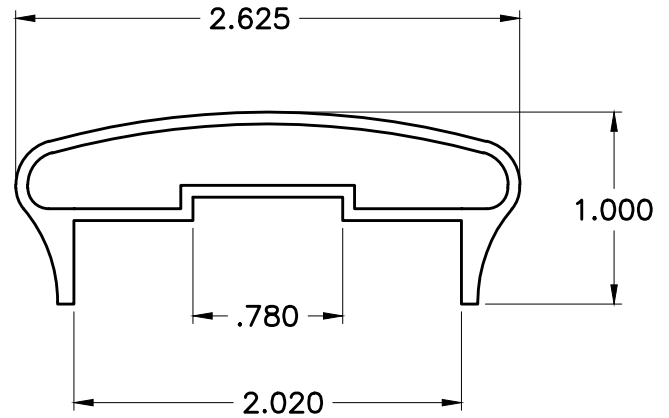

4701

RAILING TOP CAP

WT/FT: .670

5475

RAILING TOP CAP 3" ROUND

WT/FT: .980

5032

3 1/2 RAIL TOP CAP

WT/FT: 1.090

5477

RAILING TOP CAP 1"

WT/FT: .557

8009

WT/FT: .578

8220

RAILING TOP CAP

WT/FT: .651