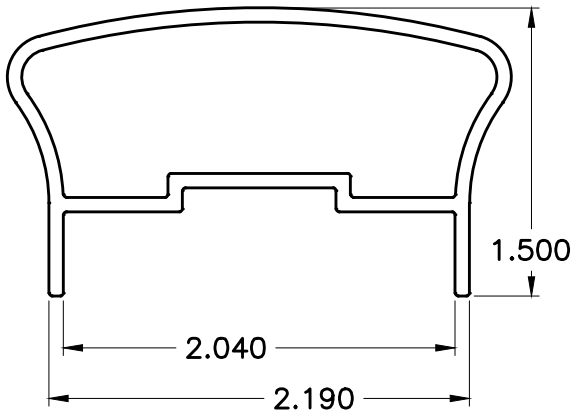

4701

RAILING TOP CAP

WT/FT: .670

5475

RAILING TOP CAP 3" ROUND

WT/FT: .980

5032

3 1/2 RAIL TOP CAP

WT/FT: 1.090

5477

RAILING TOP CAP 1"

WT/FT: .557

8009

WT/FT: .578

8220

RAILING TOP CAP

WT/FT: .651