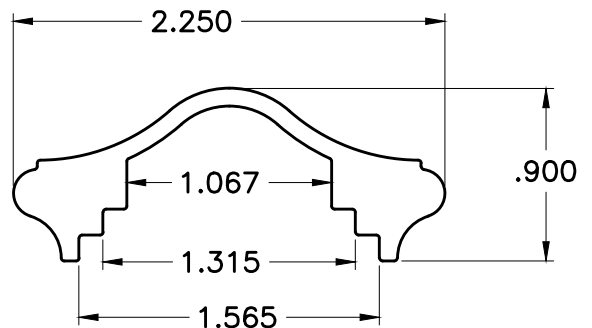

WT/FT: 1.090

5477

RAILING TOP CAP 1"

WT/FT: .557

8009

WT/FT: .578

8220

RAILING TOP CAP

WT/FT: .651