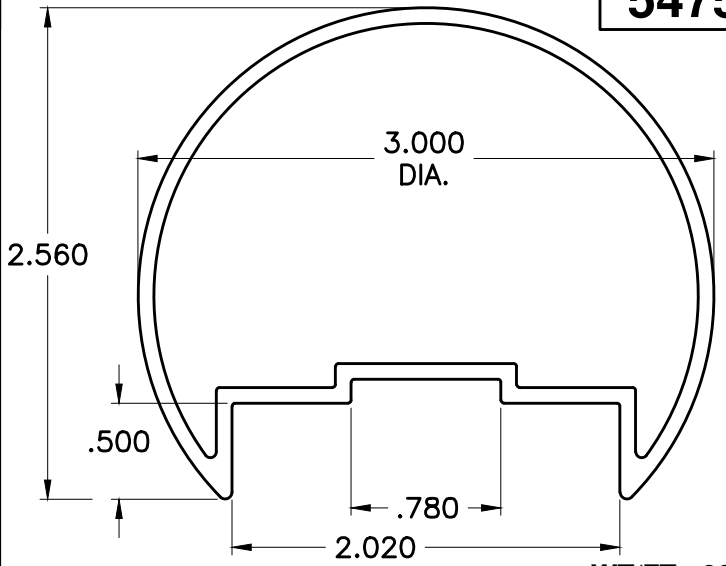

4701

RAILING TOP CAP

WT/FT: .670

5475

RAILING TOP CAP 3" ROUND

WT/FT: .980

5032

3 1/2 RAIL TOP CAP

WT/FT: 1.090

5477

RAILING TOP CAP 1"

WT/FT: .557

8009

WT/FT: .578

8220

RAILING TOP CAP

WT/FT: .651