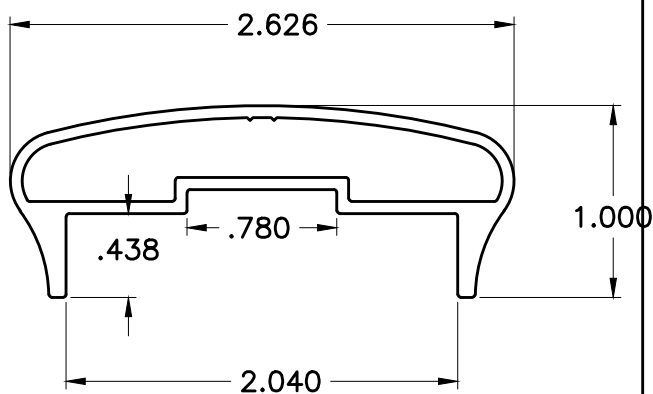

4701

RAILING TOP CAP

WT/FT: .670

5475

RAILING TOP CAP 3" ROUND

WT/FT: .980

5032

3 1/2 RAIL TOP CAP

WT/FT: 1.090

5477

RAILING TOP CAP 1"

WT/FT: .557

8009

WT/FT: .578

8220

RAILING TOP CAP

WT/FT: .651