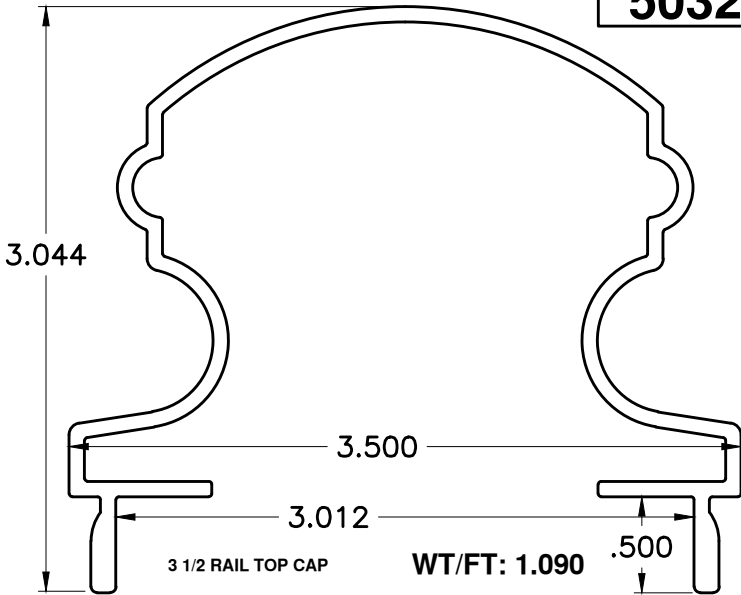

4701

RAILING TOP CAP

WT/FT: .670

5475

RAILING TOP CAP 3" ROUND

WT/FT: .980

5032

3 1/2 RAIL TOP CAP

WT/FT: 1.090

5477

RAILING TOP CAP 1"

WT/FT: .557

8009

WT/FT: .578

8220

RAILING TOP CAP

WT/FT: .651